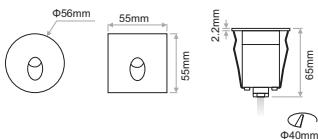

POROS MINI

- Poros Mini is also available in round and square in aluminium.
- Housing: Die-casting aluminium
- Available in black or white colour.
- Power cable : H05RN-F 2x1.0mm² L=0.3m
- Outdoor installation: IP65
- Mounting Box material: PVC
- IK Rate: 10

L90/B10 >50.000h

CREE LEDs

IP65

Model	Shape	CCT	LED Source	Type	Beam Angle	Colour	Voltage
POROS MINI2.4W <i>(POROS MINI 2)</i>	Round (RD)	2700K (27)	252lm	Fixed (FX)	50° (50)	White (WH)	24VDC PWM Dimmable (24)
	Square (SQ)	3000K (30)	265lm			Black (BL)	
		4000K (40)	279lm				

Ordering Code Example: POROS MINI 2-RD-30-FX-50-WH-24