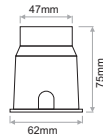

ACC.435
Mounting Box